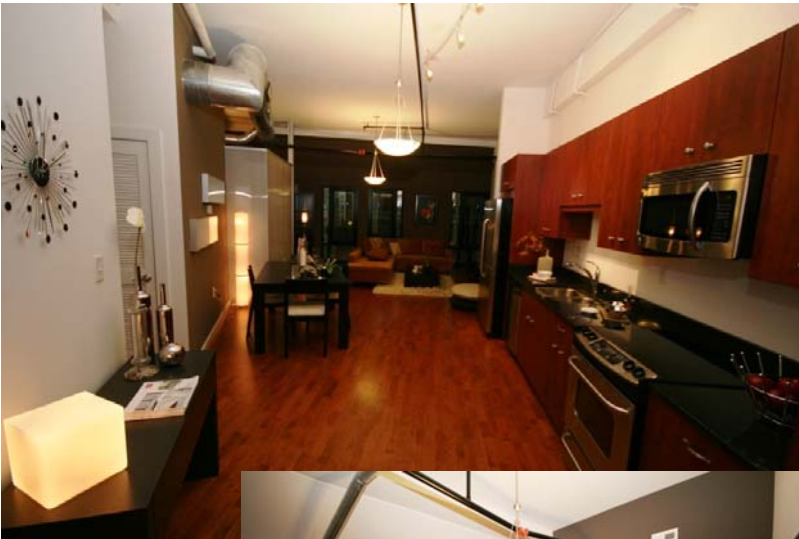

The ROTUNDA

A Loft Condominium in Norfolk

Soft Showcase Loft

Soft Lofts have 1 or 2 bedrooms and 1 or 2 bathrooms featuring hardwood floors in living areas, carpet in master bedroom, painted concrete. Full appliance package and granite countertops.