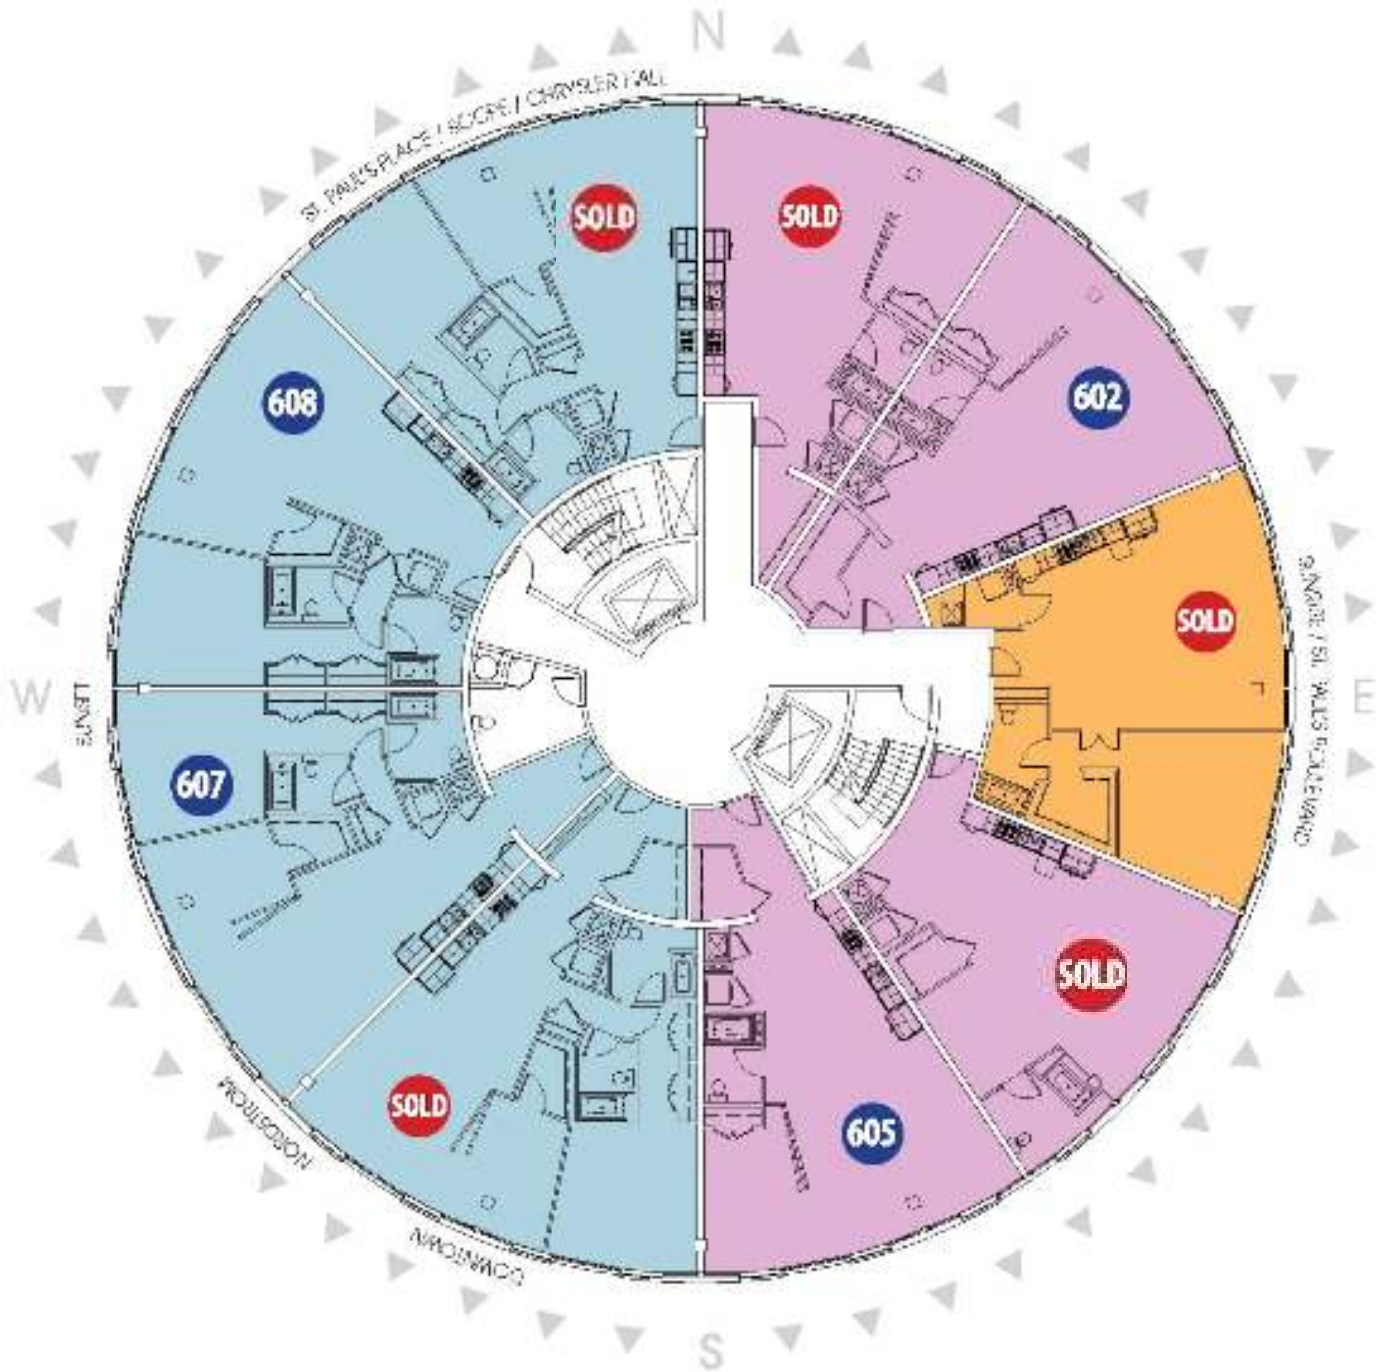

6th Level Lofts

1st Floor

The **ROTUNDA**

A Loft Condominium in Norfolk

Site Agent: Sherri Paris Sales Center: 757.622.3220
415 St. Paul's Boulevard, Norfolk, VA

Vision Design and Development by Hampton Roads Housing Company
& Wermers Development