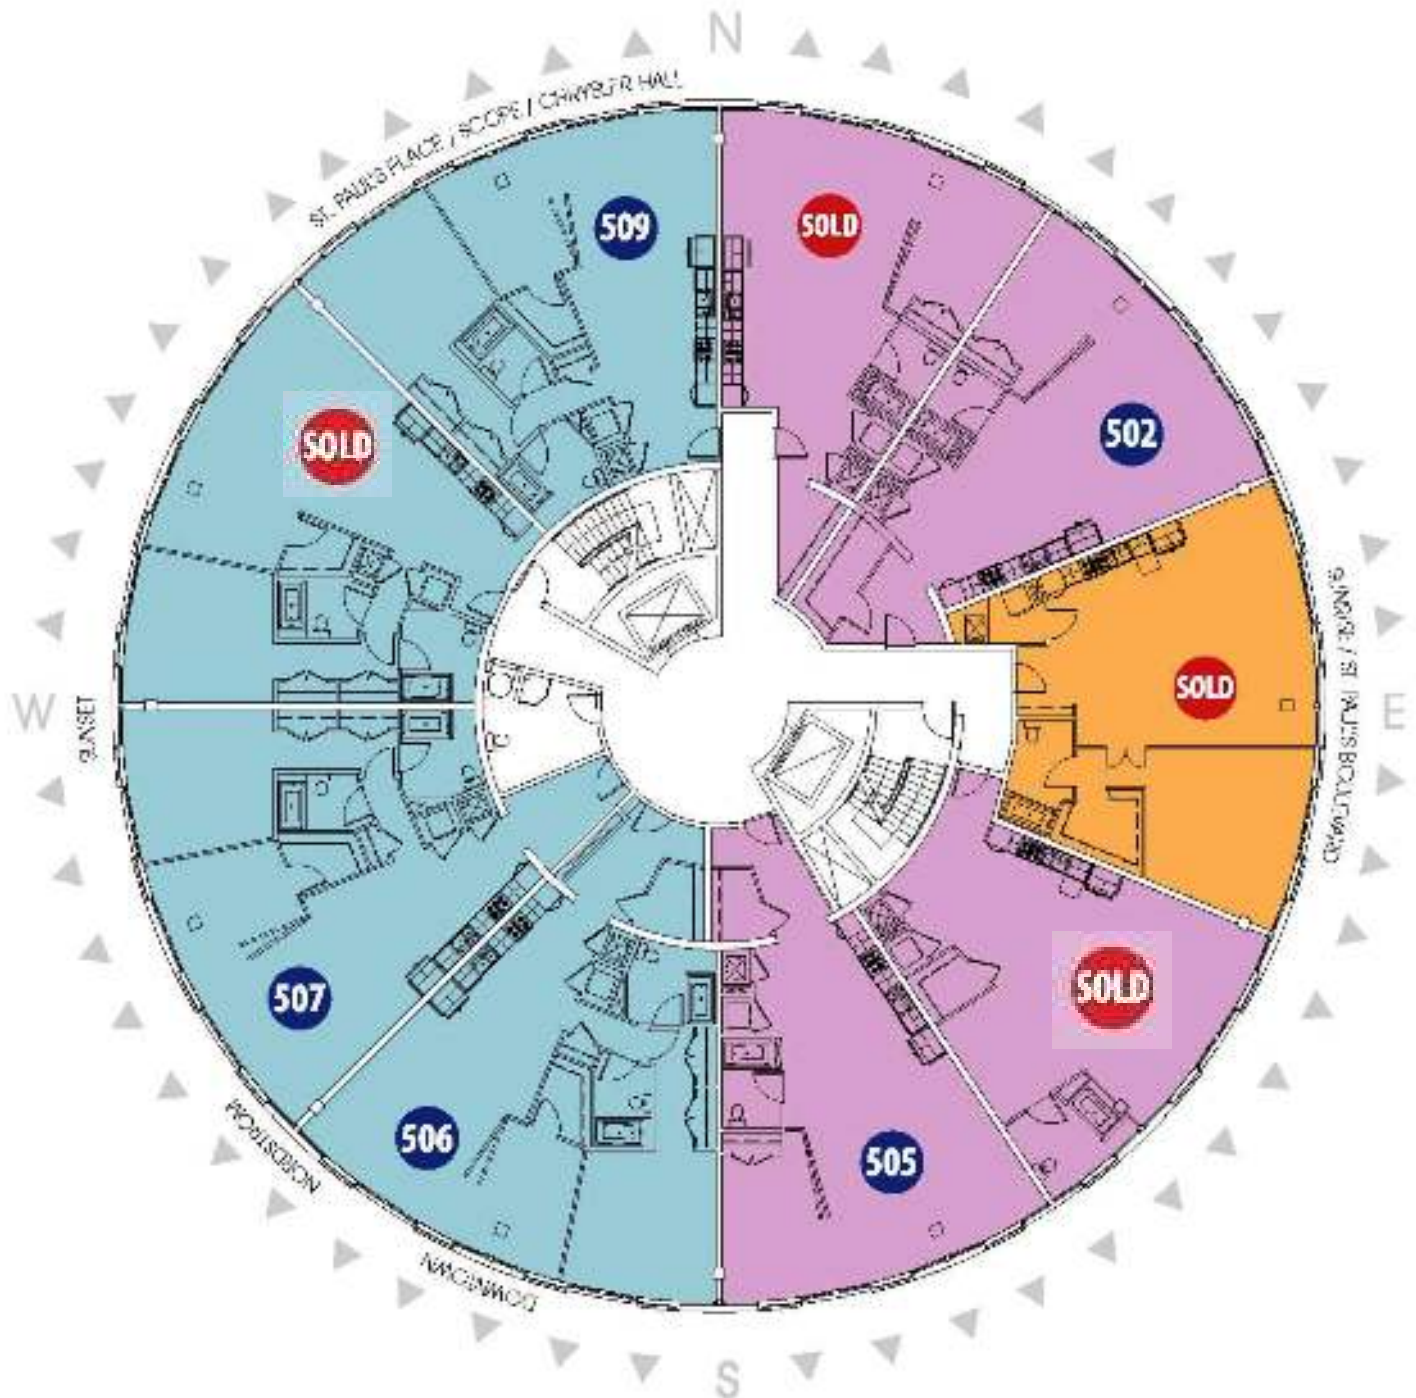

5th Level Lofts

1st Floor

The ROTUNDA

A Loft Condominium in Norfolk

Site Agent: Sherri Paris Sales Center: 757.622.3220
415 St. Paul's Boulevard, Norfolk, VA

Vision Design and Development by Hampton Roads Housing Company
& Wermers Development