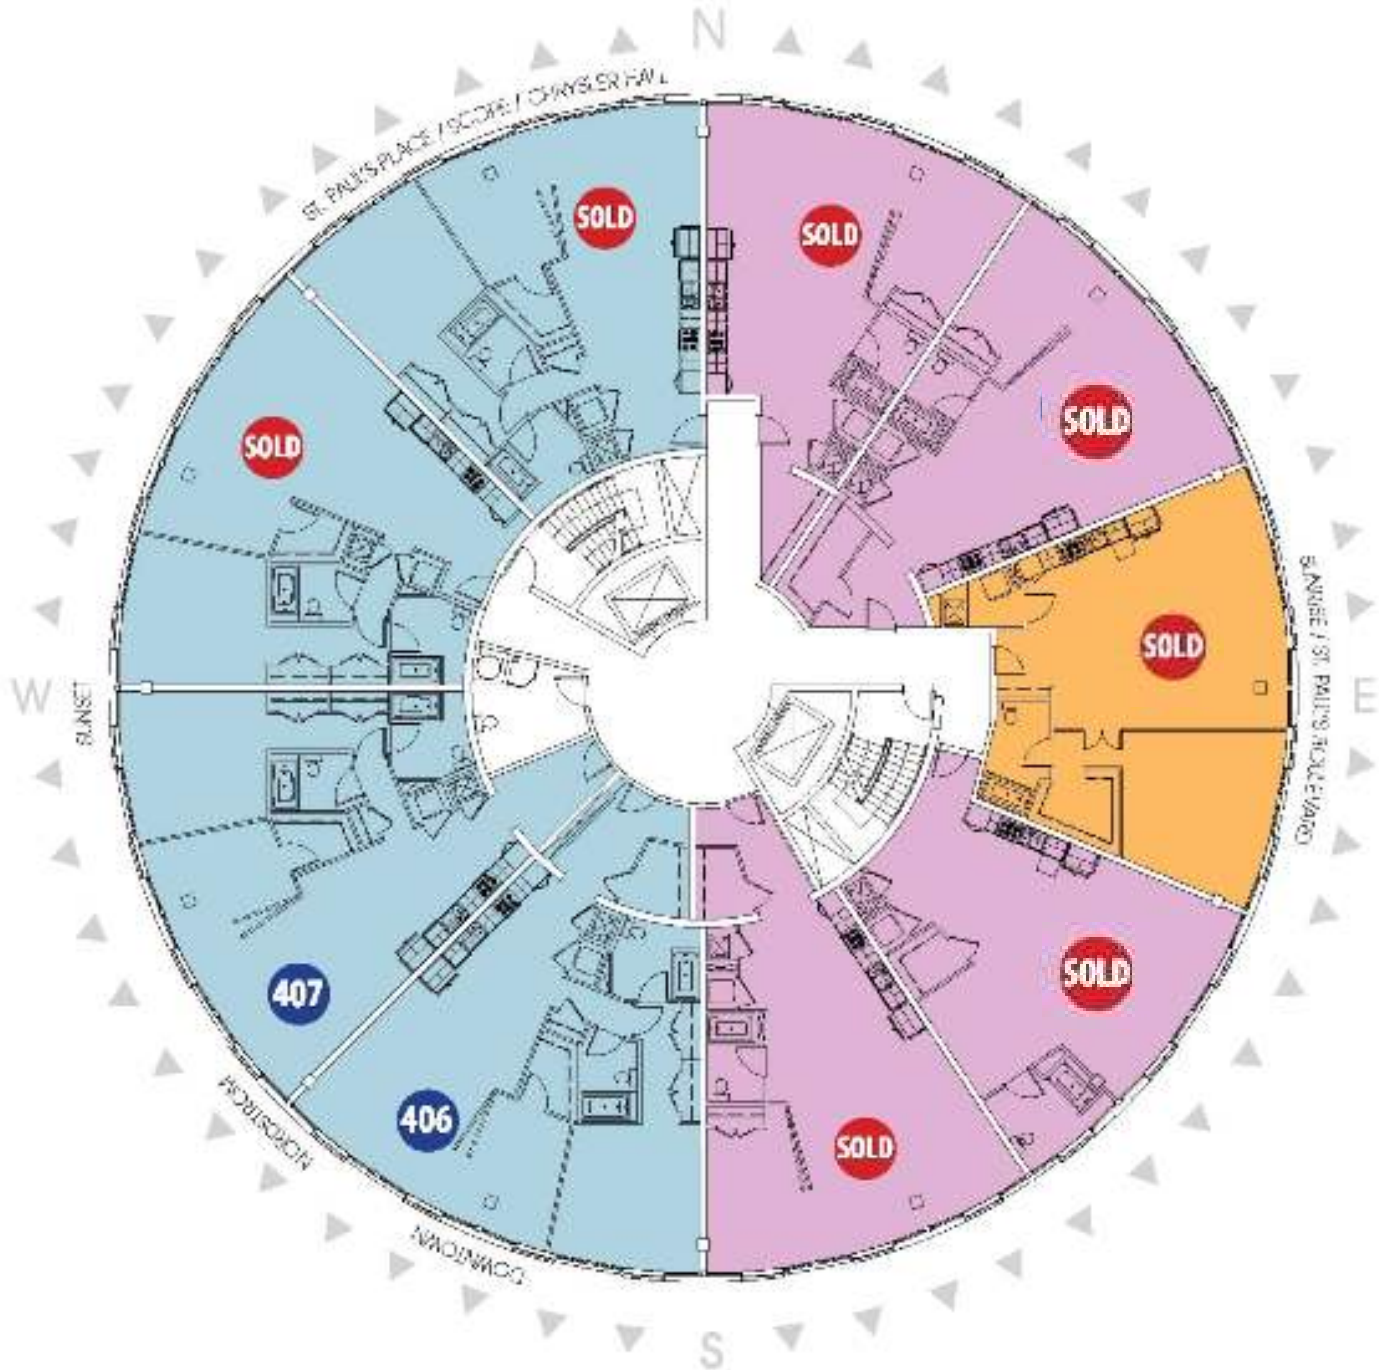

4th Level Lofts

1st Floor

The **ROTUNDA**

A Loft Condominium in Norfolk

Site Agent: Sherri Paris Sales Center: 757.622.3220
415 St. Paul's Boulevard, Norfolk, VA

Vision Design and Development by Hampton Roads Housing Company
& Wermers Development