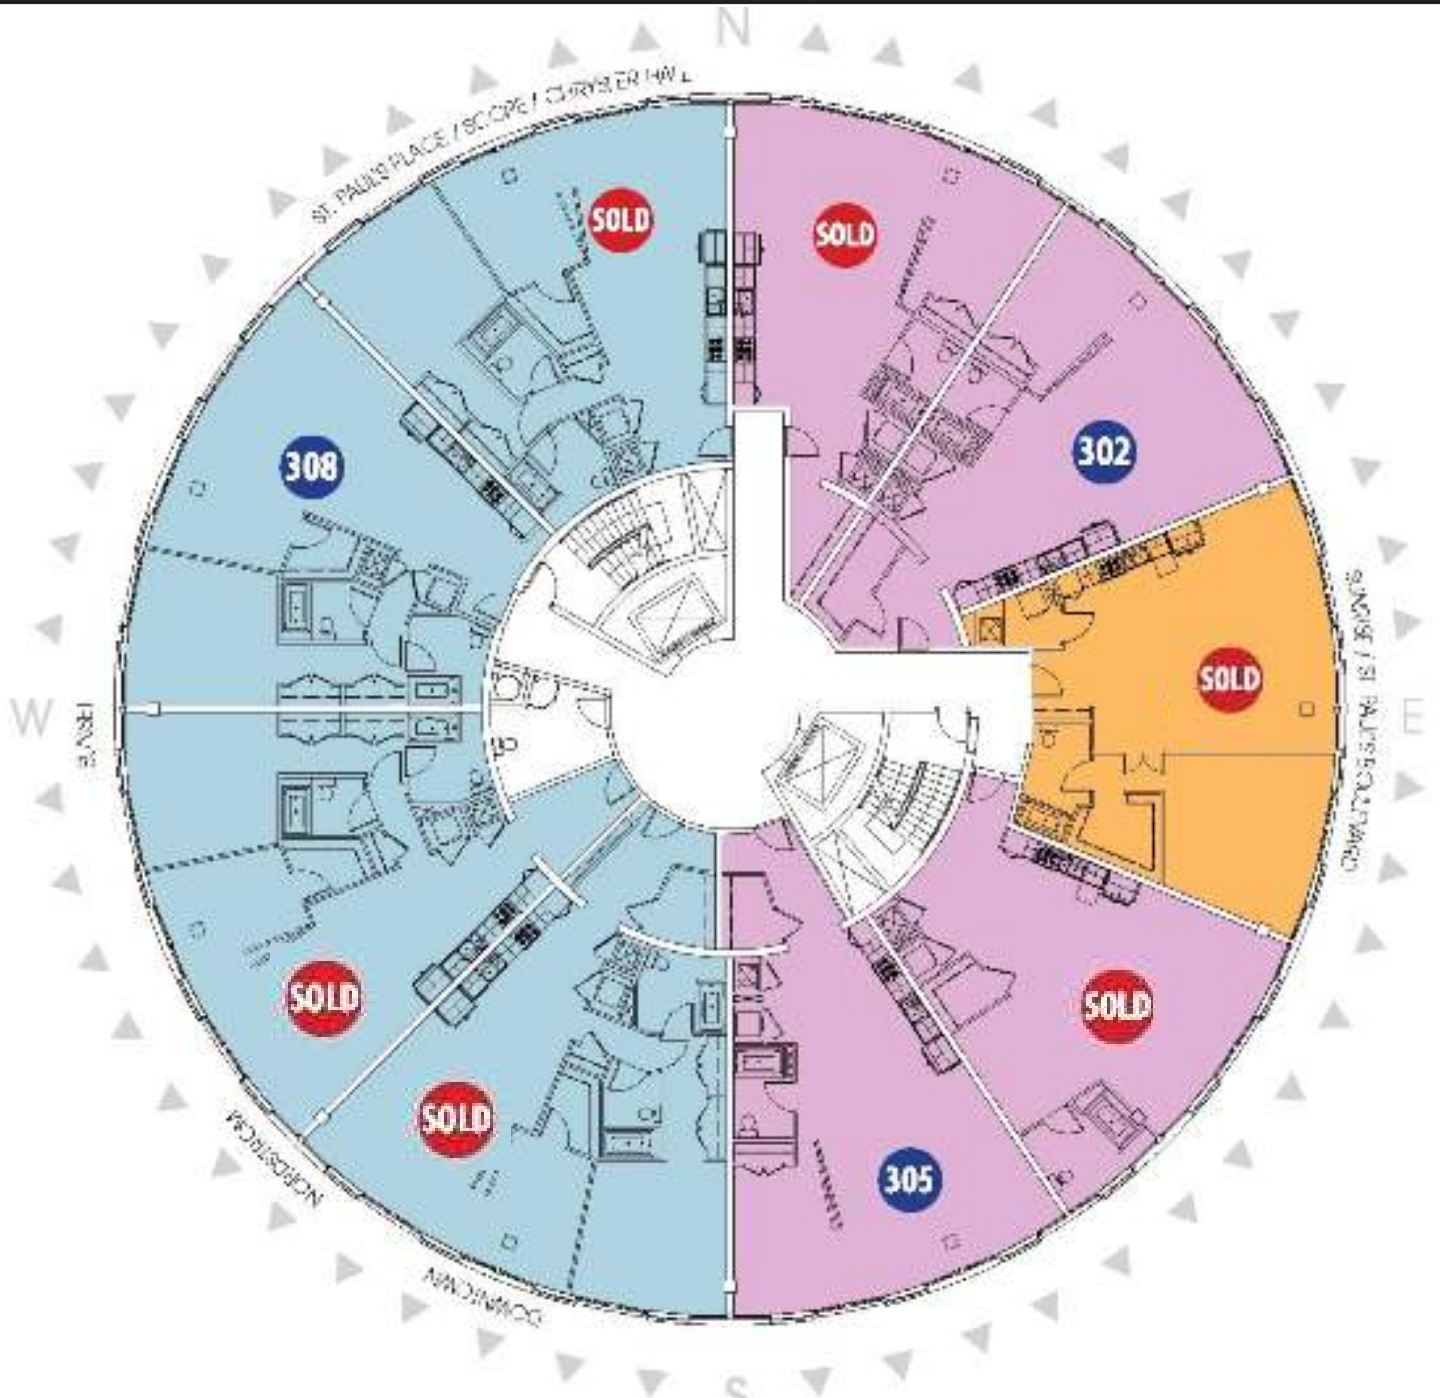

3rd Level Lofts

1st Floor

The **ROTUNDA**

A Loft Condominium in Norfolk

Site Agent: Sherri Paris Sales Center: 757.622.3220
415 St. Paul's Boulevard, Norfolk, VA

Vision Design and Development by Hampton Roads Housing Company
& Wermers Development