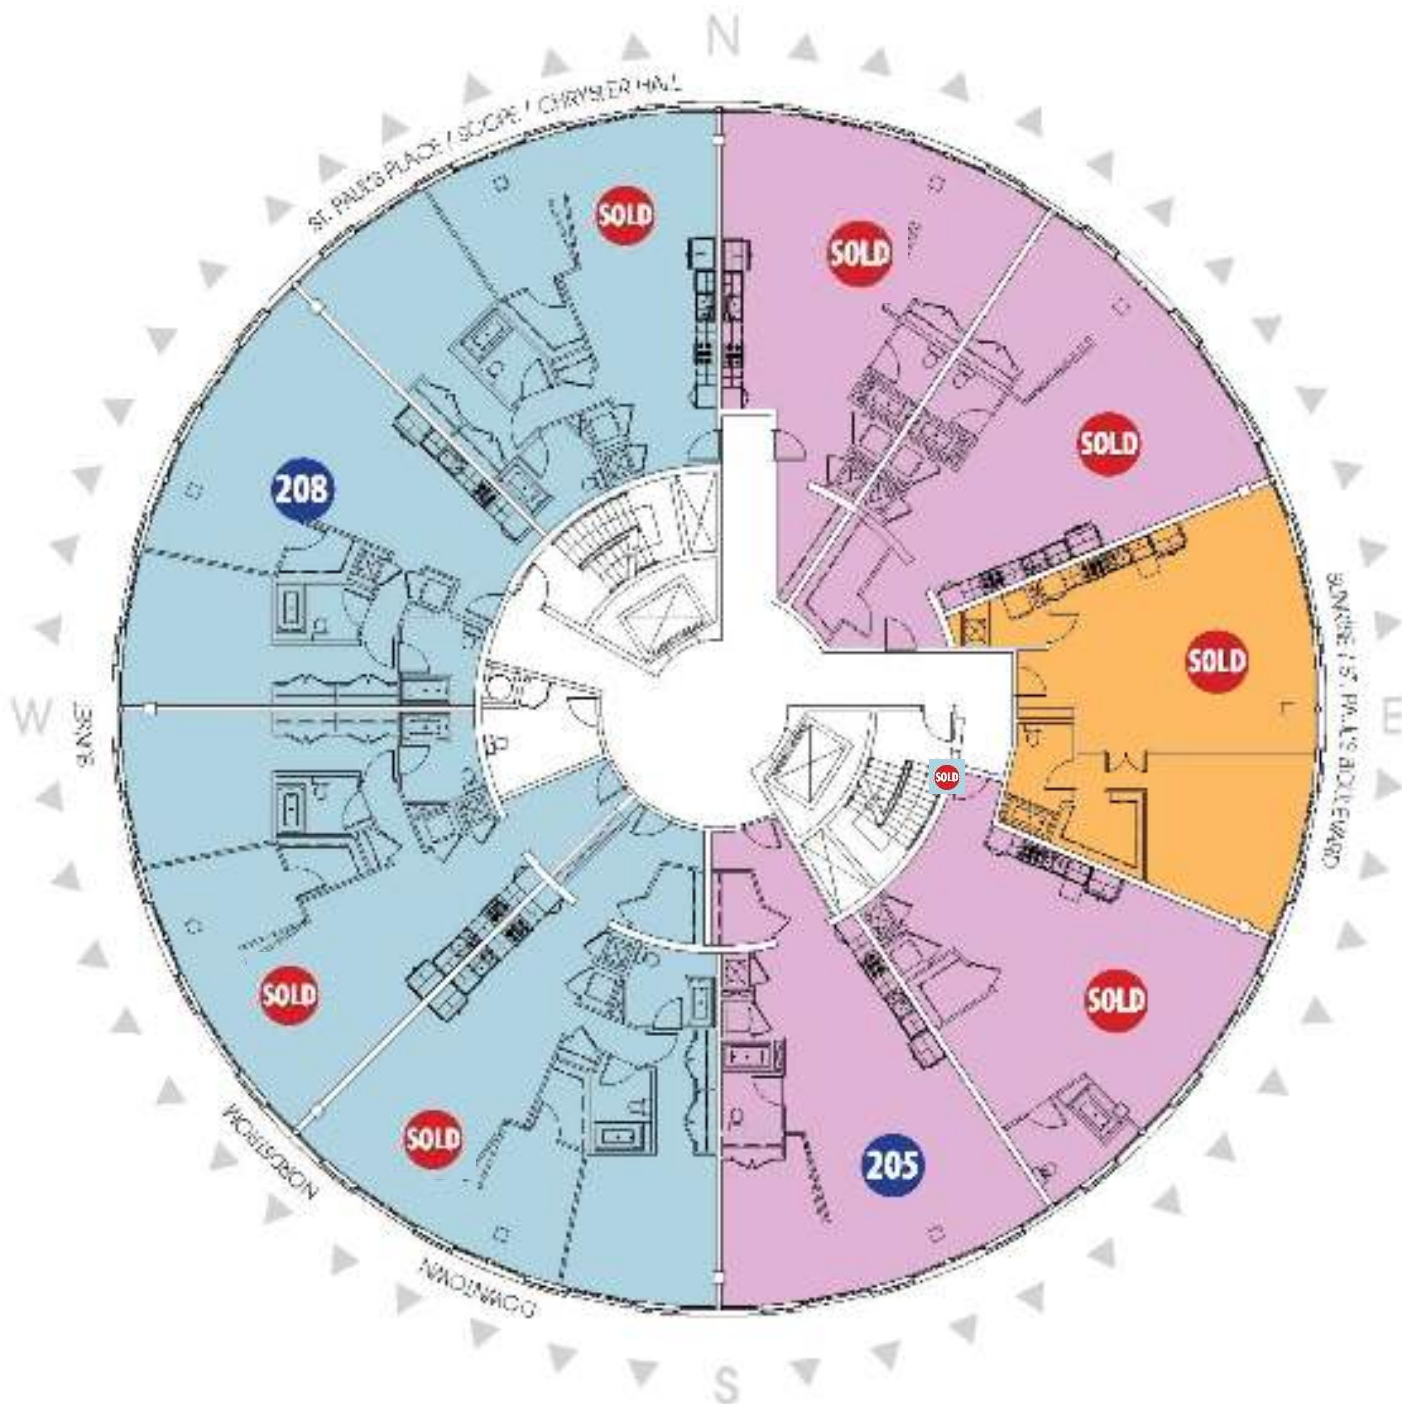

2nd Level Lofts

1st Floor

The ROTUNDA

A Loft Condominium in Norfolk

Site Agent: Sherri Paris Sales Center: 757.622.3220
415 St. Paul's Boulevard, Norfolk, VA

Vision Design and Development by Hampton Roads Housing Company
& Wermers Development

Marketed by Rose & Womble Realty Co.