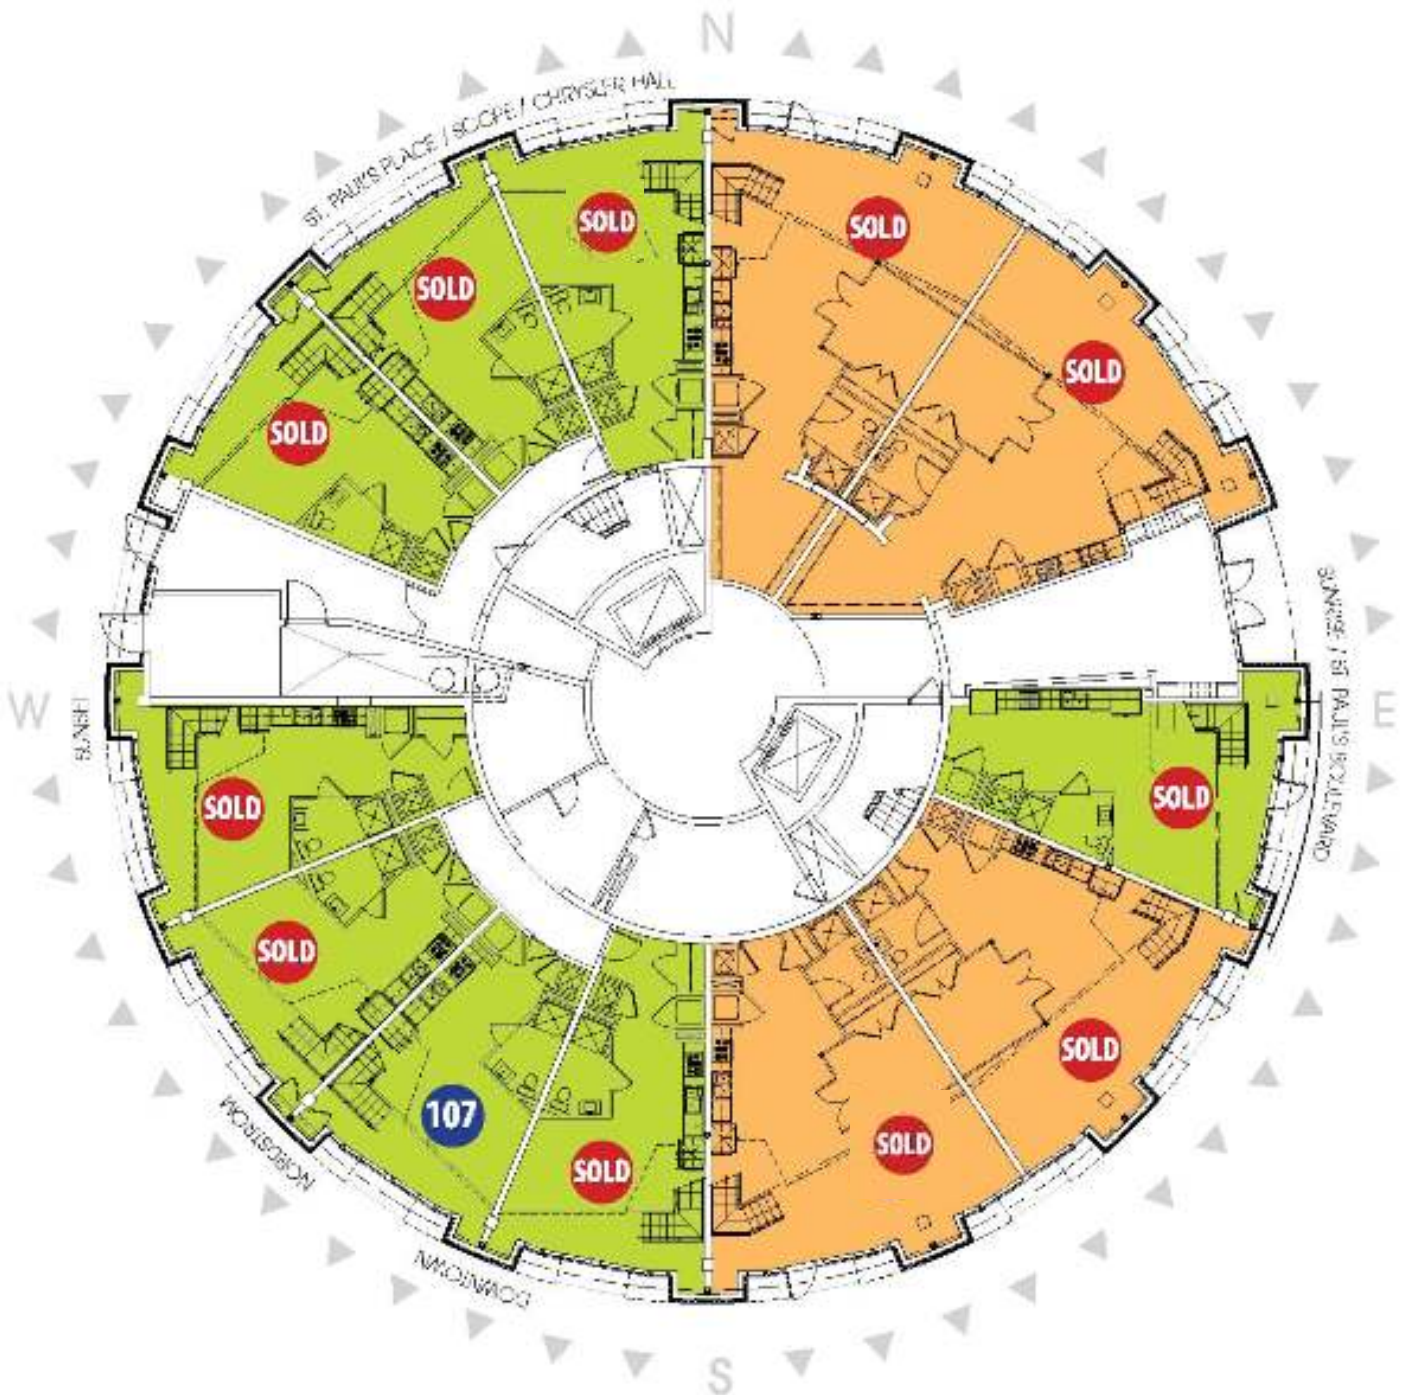

1st Level Lofts

1st Floor

The ROTUNDA

A Loft Condominium in Norfolk

Site Agent: Sherri Paris   Sales Center: 757.622.3220
415 St. Paul's Boulevard, Norfolk, VA

Vision Design and Development by Hampton Roads Housing Company
& Wermers Development

Marketed by Rose & Womble Realty Co.